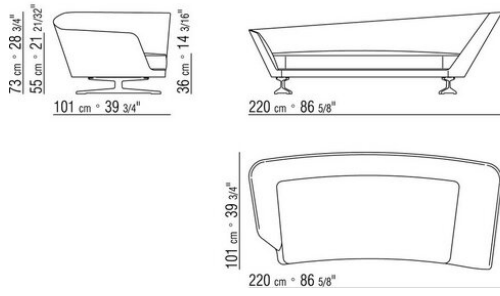

COD. 021603

COD. 021697

COD. 021698

COD. 021696