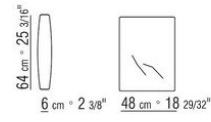

COD. 021697