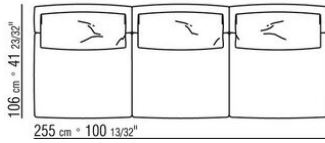

COD. 027006