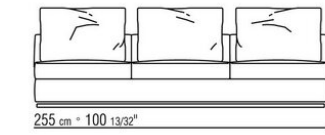

COD. 027006