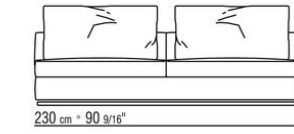

Base in silver-grey color epoxy powder-coated metal. Feet rest on tips made of thermoplastic material

Upholstery is removable in both the fabric and leather versions

COD. 027002

COD. 027003

COD. 027004

COD. 027005