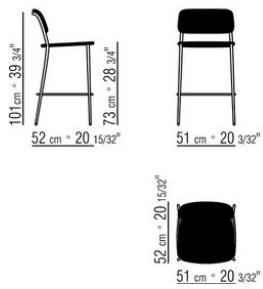

COD. 028150

COD. 028152