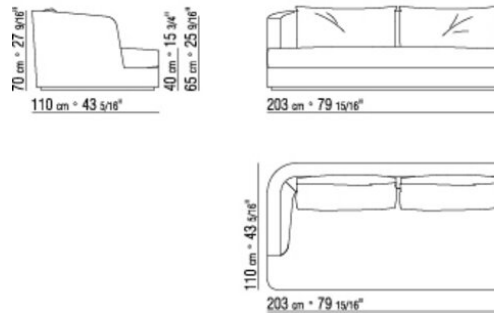

COD. 01L311