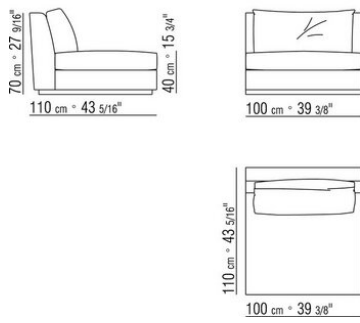

COD. 01L306