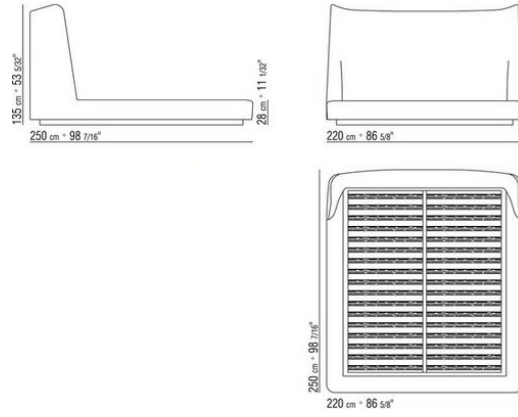

COD. 01L799