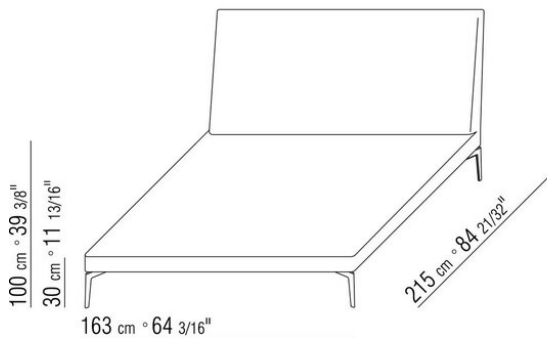

COD. 015DM1