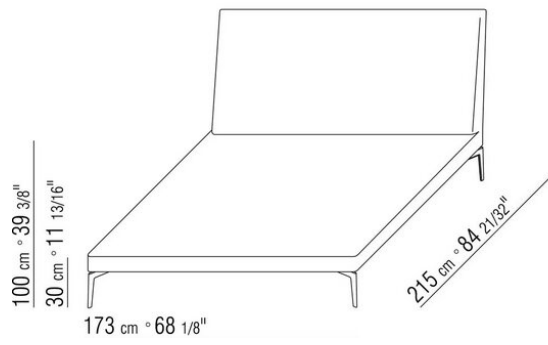

COD. 015DM2