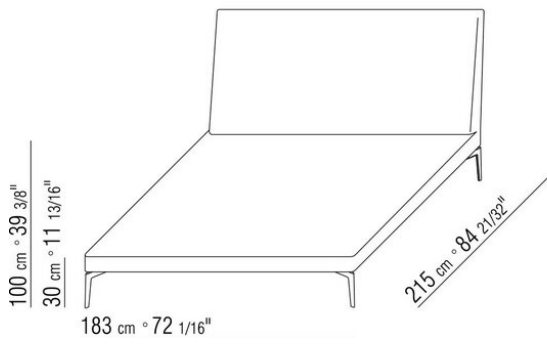

COD. 015DM3