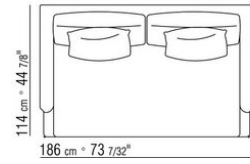

COD. 015D47