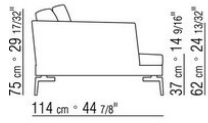

COD. 015D42