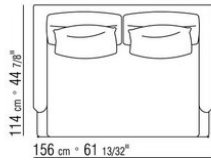

COD. 015D42