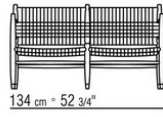

COD. 028403