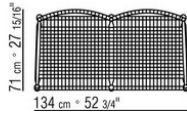

COD. 028403