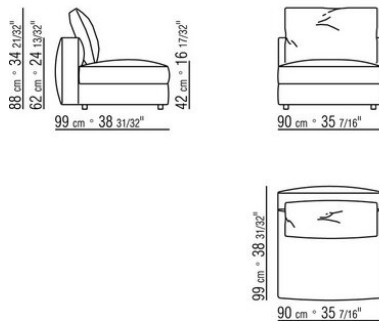

COD. 028804

COD. 028802