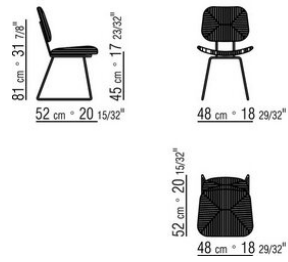

COD. 028005

COD. 028002