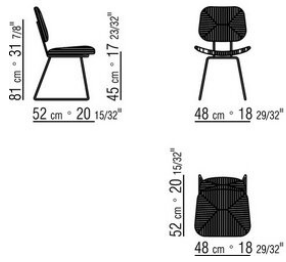

COD. 028003

COD. 028001