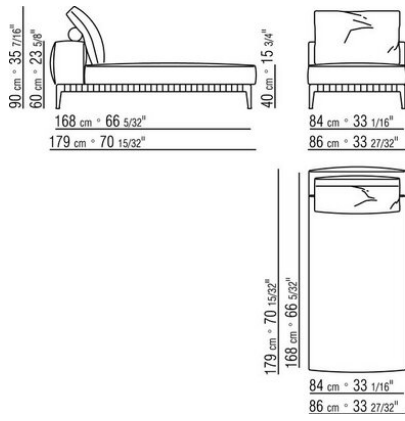

COD. 028730