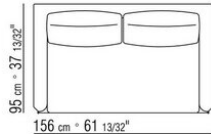

COD. 015D02