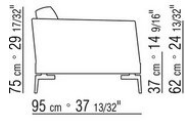

COD. 015D02