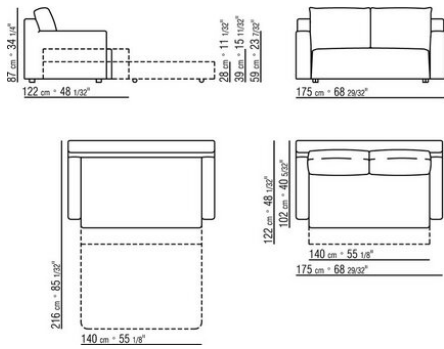

Winnyquattro and winnycinque versions with cushions in sterilized goose down (Assopiuma certified, gold label)

Platform with wooden slats

Upholstery is removable in both the fabric and leather versions

Bed-sofa cm 175 mattress cm 140x195

Bed-sofa cm 195 mattress cm 160x195

Bed-sofa cm 215 mattress cm 180x195

Bed-sofa cm 230 mattress cm 95x195

Patent nr. 01298766

COD. 010412

COD. 010413

COD. 010414

COD. 010415