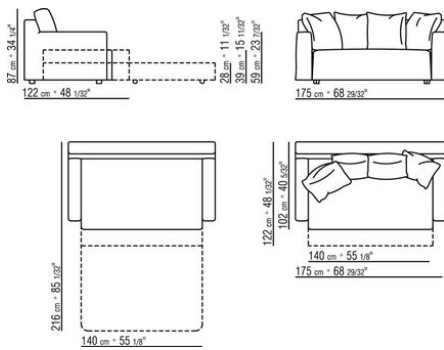

COD. 010422