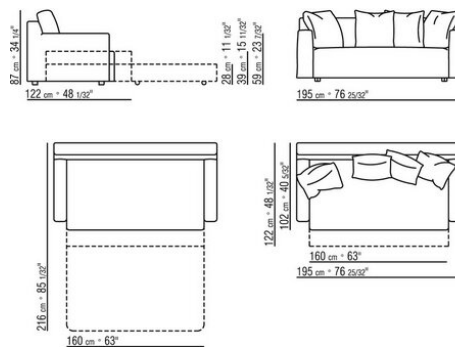

COD. 010423