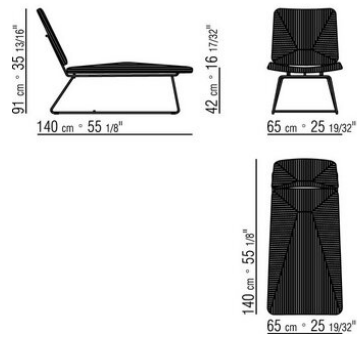

COD. 028032