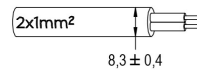

FIX / RGBW OC:

RGBW DMX: