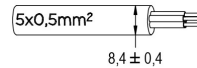

23/5/2024 - The data in this document may be changed without notice in order to improve the product or to correct any errors.