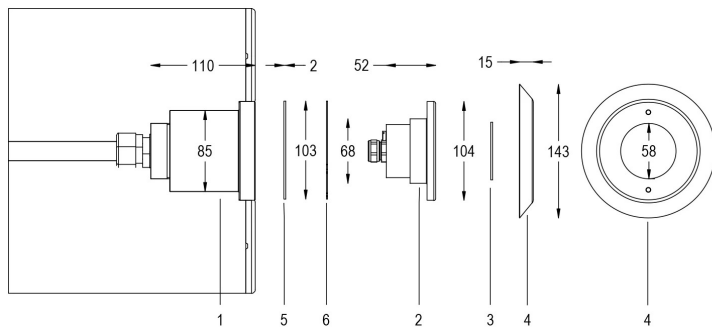

Related documentation:

Manuale utente IT:
[man_2108340190L_it.pdf](#)

User manual EN:
[man_2108340190L_en.pdf](#)

FIX / RGBW OC:

RGBW DMX:

23/5/2024 - The data in this document may be changed without notice in order to improve the product or to correct any errors.