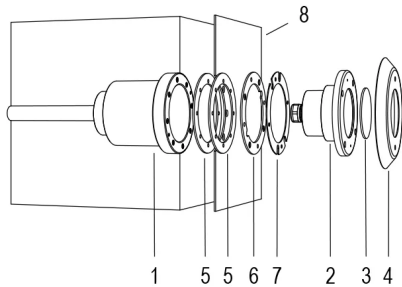

MINI PERLA

LAMP WITH STAINLESS STEEL FLANGE,
DIFFUSER and 4m of CABLE

Cod.2108340190L

MINI PERLA WHITE 3000K 120° WITH STAINLESS STEEL FLANGE
WITHOUT NICHE

Fixed colour LED lamp for pool, ideal for medium and small pools. Niche included with small dimensions. For panel and reinforced concrete with tiles or pool liner.

Technical data

Power supply	12 V AC
Current	2.25 A
Maximum power consumption	24 W
Apparent maximum power	31 VA
Insulation class	III
Connection	4 m BLUE PBS-POOL CABLE 2X2.5
Maximum cable length	30 m
Coverage area m2	15 - 20
Beam angle	120°
Number of LEDs	12
LED color	WARM WHITE (3000K)
Total luminous flux	2510 lm
Body	AISI316L STEEL, GLASS
Weight	1.2 kg
Protection rating	IP68
Working conditions	EXCLUSIVELY IN THE WATER
Maximum ambient temperature	MAX +40 °C