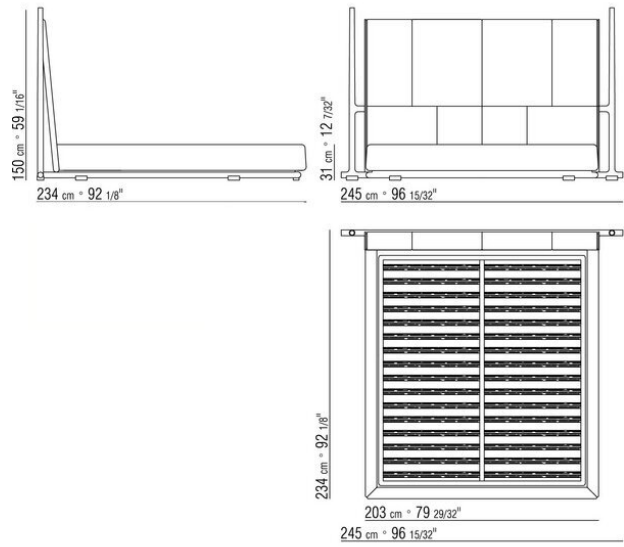

Bedframe upholstery is removable in both the fabric and leather versions

Attention: the slatted bed bases come in 2 pieces

COD. 01LBL1

COD. 01LBL3

COD. 01LBL5