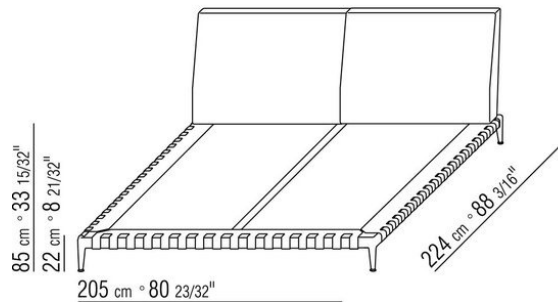

COD. 0271M5