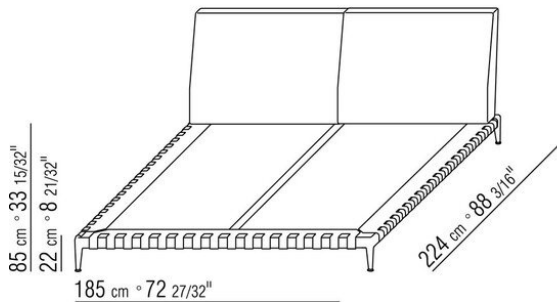

COD. 0271M3