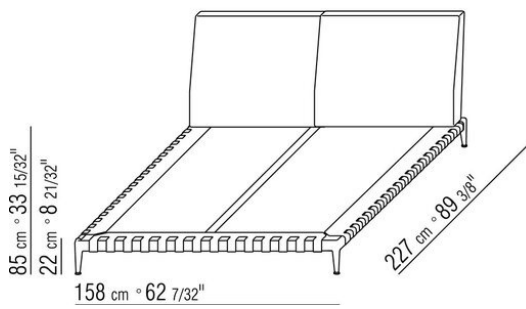

COD. 0271M6