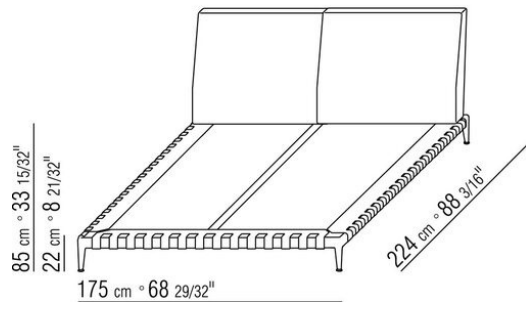

COD. 0271M2