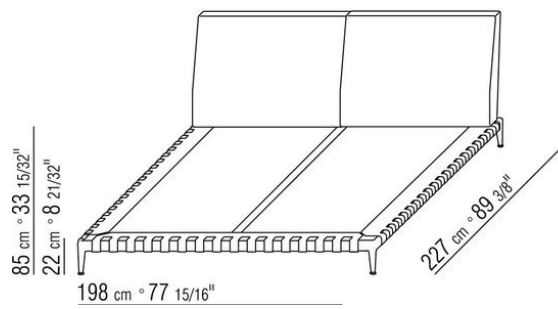

COD. 0271M8