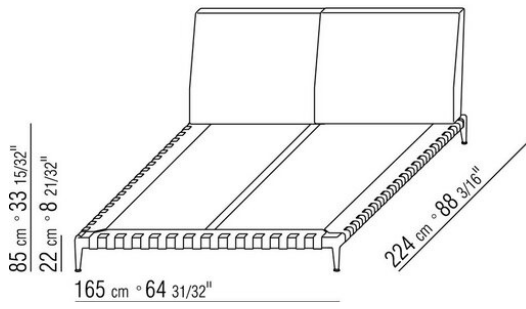

COD. 0271M1