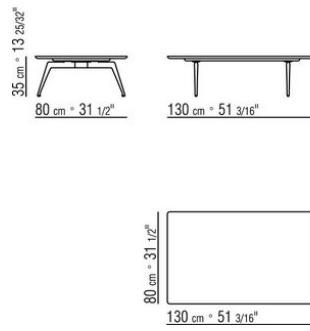

Small tables with wood top h.33 cm, with marble top h.35 cm

COD. 023572

COD. 023574

COD. 023575