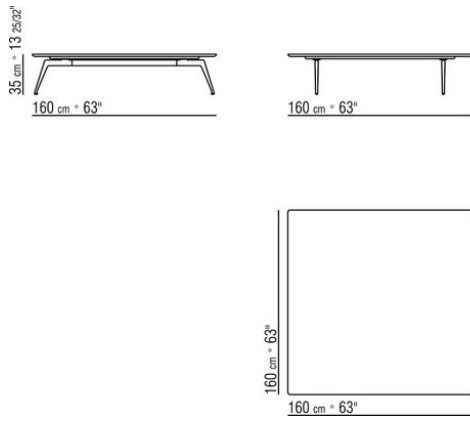

ESTE ANTONIO CITTERIO 2017
COFFEE AND SIDE TABLES

ESTE | ANTONIO CITTERIO | 2017

Top in Canaletto walnut with raw-wood effect, natural, or stained walnut extra finish; or in ash with natural finish or stained walnut, stained teak, stained wenge, stained brown or stained ebony; or in oak with raw-wood effect finish. Or lacquered white, black, lilac, pine green, salmon, grey-green, mocha, dove grey, mustard, saffron, burgundy, teal, grey-blue, moss green or brick
Also available with marble polished calacatta gold, matt calacatta gold, polished white carrara, polished nero

Small tables with wood top h.33 cm, with marble top h.35 cm

COD. 023572

COD. 023574

COD. 023575