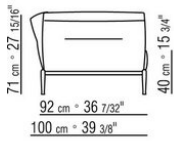

COD. 023604