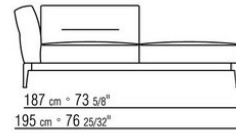

Backrest cushions in sterilized goose down (Assopiuma certified, gold label), on

request, with upcharge.

An optional 57x48cm cushion is recommended for each 100cm-deep seat

Feet in cast aluminum with satin, chrome, black chrome, burnished, glossy anthracite, matt titanium 710 finish. Rests on pads made of thermoplastic material

COD. 023615

COD. 023617

COD. 023621

COD. 023623

COD. 023625

COD. 023627

COD. 023631

COD. 023633

COD. 023650

COD. 023651

COD. 023699

0236XA

N.1 COD.023617 - END UNIT L CM.280 x100
N.1 COD.023627 - LONG CORNER L CM.280 x100
N.8 COD.023699 - CUSHION CM.57 x48

0236XB

N.1 COD.0236B5 - END UNIT L CM.220 x90
N.1 COD.0236B3 - END UNIT L CM.155 x90
N.1 COD.0236D1 - TERMINAL UNIT L CM.147 x90
N.7 COD.023699 - CUSHION CM.57 x48