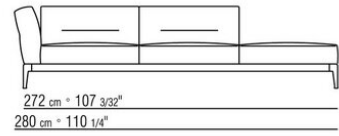

Backrest cushions in sterilized goose down (Assopiuma certified, gold label), on

request, with upcharge.

An optional 57x48cm cushion is recommended for each 100cm-deep seat

Feet in cast aluminum with satin, chrome, black chrome, burnished, glossy anthracite, matt titanium 710 finish. Rests on pads made of thermoplastic material

COD. 023615

COD. 023617

COD. 023621

COD. 023623

COD. 023625

COD. 023627

COD. 023631

COD. 023633

COD. 023650

COD. 023651

COD. 023699

0236XA

N.1 COD.023617 - END UNIT L CM.280 x100
N.1 COD.023627 - LONG CORNER L CM.280 x100
N.8 COD.023699 - CUSHION CM.57 x48

0236XB

N.1 COD.0236B5 - END UNIT L CM.220 x90
N.1 COD.0236B3 - END UNIT L CM.155 x90
N.1 COD.0236D1 - TERMINAL UNIT L CM.147 x90
N.7 COD.023699 - CUSHION CM.57 x48