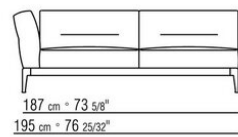

Backrest cushions in sterilized goose down (Assopiuma certified, gold label), on

request, with upcharge.

An optional 57x48cm cushion is recommended for each 100cm-deep seat

Feet in cast aluminum with satin, chrome, black chrome, burnished, glossy anthracite, matt titanium 710 finish. Rests on pads made of thermoplastic material

Upholstery is removable in both the fabric and leather versions

Attention: elements of different (90cm and 100cm) depths cannot be combined

The overall dimensions of the armrest and backrest are indicative

COD. 023602

COD. 023603

COD. 023604

COD. 023605

COD. 023661

COD. 023663

COD. 023611

COD. 023613