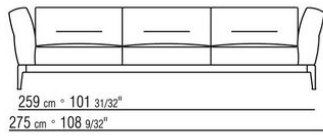

COD. 023604