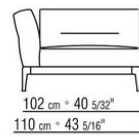

Backrest cushions in sterilized goose down (Assopiuma certified, gold label), on

request, with upcharge.

An optional 57x48cm cushion is recommended for each 100cm-deep seat

Feet in cast aluminum with satin, chrome, black chrome, burnished, glossy anthracite, matt titanium 710 finish. Rests on pads made of thermoplastic material

Upholstery is removable in both the fabric and leather versions

Attention: elements of different (90cm and 100cm) depths cannot be combined

The overall dimensions of the armrest and backrest are indicative

COD. 023602

COD. 023603

COD. 023604

COD. 023605

COD. 023661

COD. 023663

COD. 023611

COD. 023613