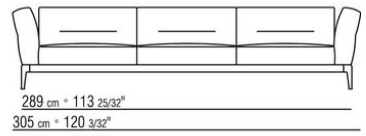

Backrest cushions in sterilized goose down (Assopiuma certified, gold label), on

request, with upcharge.

An optional 57x48cm cushion is recommended for each 100cm-deep seat

Feet in cast aluminum with satin, chrome, black chrome, burnished, glossy anthracite, matt titanium 710 finish. Rests on pads made of thermoplastic material

Upholstery is removable in both the fabric and leather versions

Attention: elements of different (90cm and 100cm) depths cannot be combined

The overall dimensions of the armrest and backrest are indicative

COD. 023602

COD. 023603

COD. 023604

COD. 023605

COD. 023661

COD. 023663

COD. 023611

COD. 023613