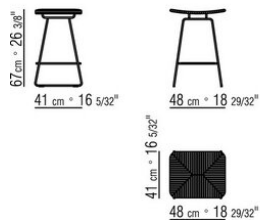

COD. 028061