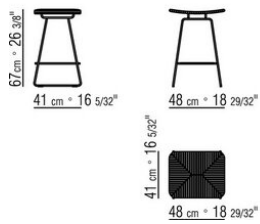

COD. 028060