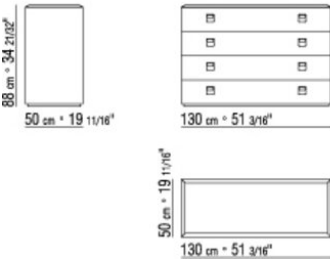

Handles in metal with satin, chrome, black chrome, burnished, glossy anthracite, matt titanium 710 finish

COD. 01L660

COD. 01L661