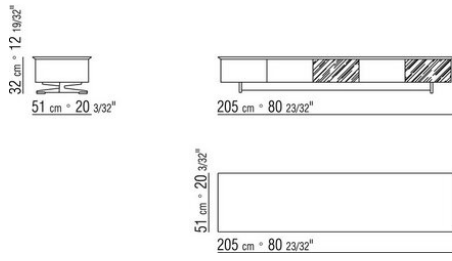

COD. 014X81

COD. 014X80