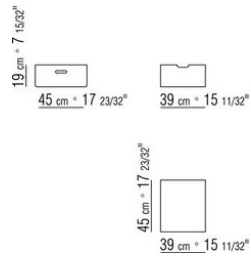

**Box** in hide leather: russian red 5008, olive 5006, black 5005, dark brown 5004, dark brown extra 5013, grey 5003, sand 5001, tobacco 5015. Upon request, with upcharge

COD. 014X80

COD. 014X30

COD. 014X81