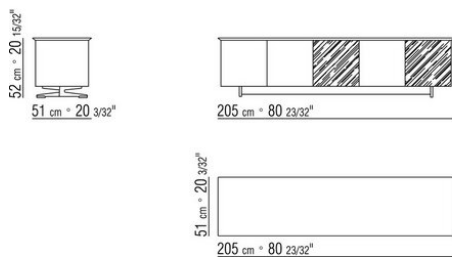

**Box** in hide leather: russian red 5008, olive 5006, black 5005, dark brown 5004, dark brown extra 5013, grey 5003, sand 5001, tobacco 5015. Upon request, with upcharge

COD. 014X80

COD. 014X30

COD. 014X81