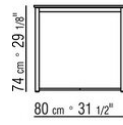

terracotta 325, forest green 335, charcoal 350.

Top in transparent glass

Feet in thermoplastic material

Cover in waterproof material; the cover is upon request, with upcharge

COD. 0145G0

COD. 0145G1

COD. 0145G7