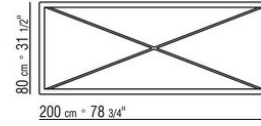

terracotta 325, forest green 335, charcoal 350.

Top in transparent glass

Feet in thermoplastic material

Cover in waterproof material; the cover is upon request, with upcharge

COD. 0145G0

COD. 0145G1

COD. 0145G7