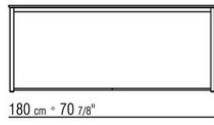

COD. 0145G0