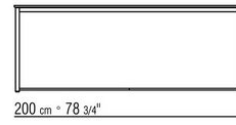

terracotta 325, forest green 335, charcoal 350.

Top in transparent glass

Feet in thermoplastic material

Cover in waterproof material; the cover is upon request, with upcharge

COD. 0145G0

COD. 0145G1

COD. 0145G7