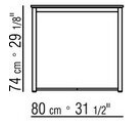

COD. 0145G0