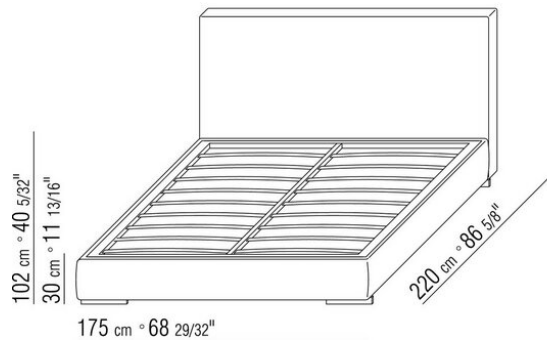

COD. 011UM2