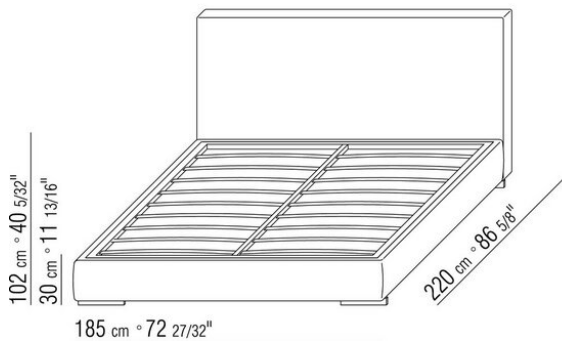

COD. 011UM3