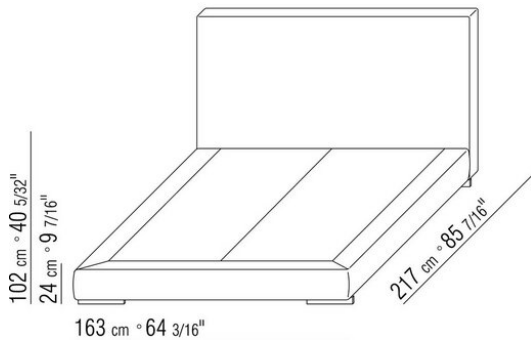

COD. 011UL1