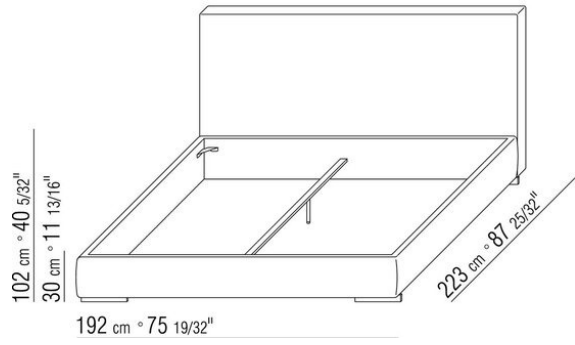

Base with storage that opens, metal platform with wood slats

Bedframe in plywood with polyurethane foam padding, covered with a protective laminated fabric

Base with metal platform with wood slats, adjustable to four height positions: 1st 4.5 cm, 2nd 7.3 cm, 3rd 9.5 cm, 4th 12.6 cm; double-check there is sufficient space to support the platform inside the bed, as shown in the figure

COD. 011UVE

011UXA

- N.1 COD.011UB9 - END UNIT L / DACRON CM.215 x111
- N.3 COD.011U96 - CUSHION CM.40 x40
- N.1 COD.011UC7 - LONG CORNER L /DACRON CM.111 x210
- N.3 COD.011U97 - CUSHION CM.60 x55

011UXB