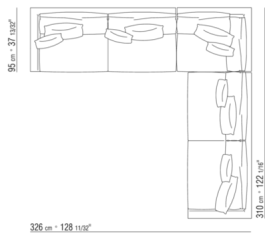

Base with storage that opens, metal platform with wood slats

Bedframe in plywood with polyurethane foam padding, covered with a protective laminated fabric

Base with metal platform with wood slats, adjustable to four height positions: 1st 4.5 cm, 2nd 7.3 cm, 3rd 9.5 cm, 4th 12.6 cm; double-check there is sufficient space to support the platform inside the bed, as shown in the figure

COD. 011UVE

011UXA

- N.1 COD.011UB9 - END UNIT L / DACRON CM.215 x111
- N.3 COD.011U96 - CUSHION CM.40 x40
- N.1 COD.011UC7 - LONG CORNER L /DACRON CM.111 x210
- N.3 COD.011U97 - CUSHION CM.60 x55

011UXB

- N.1 COD.011U79 - END UNIT L CM.215 x95
- N.1 COD.011U78 - END UNIT R CM.215 x95
- N.1 COD.011U70 - CORNER R CM.111 x95
- N.5 COD.011U96 - CUSHION CM.40 x40
- N.5 COD.011U97 - CUSHION CM.60 x55