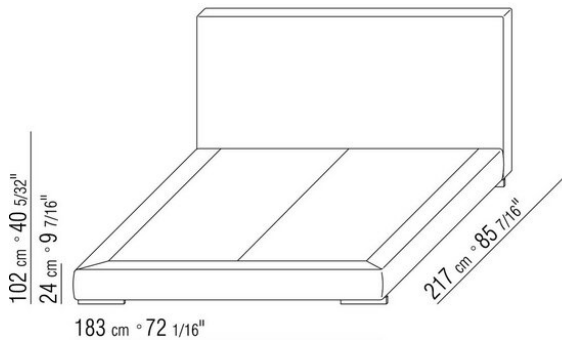

COD. 011UL3