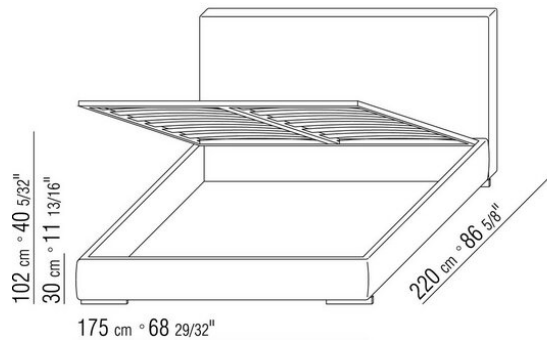

COD. 011UN2