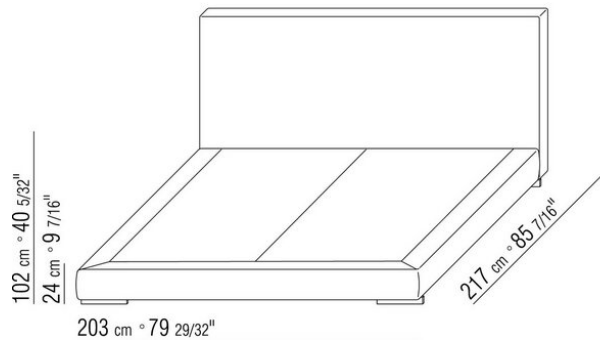

COD. 011UL5