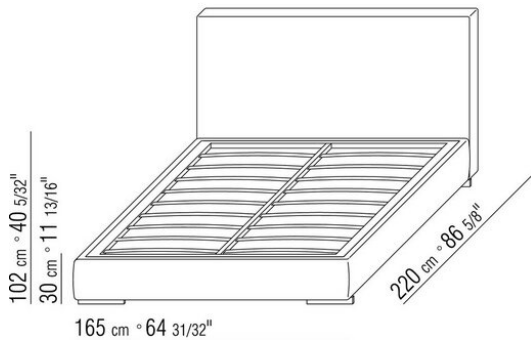

COD. 011UM1