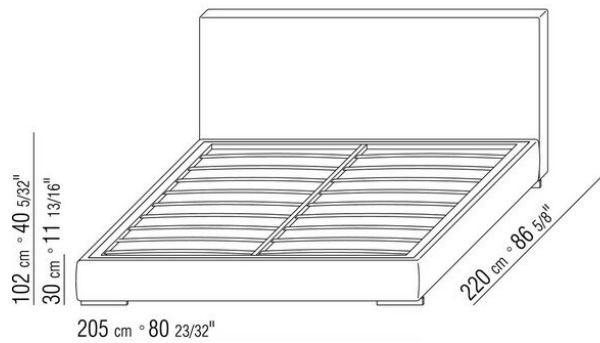

COD. 011UM5