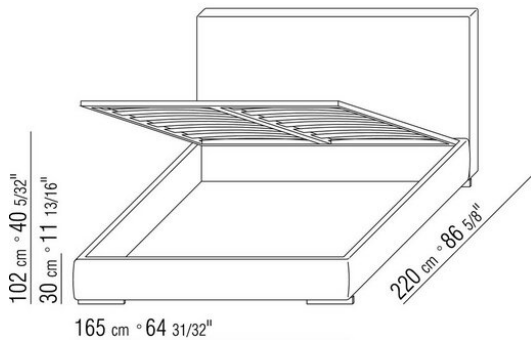

COD. 011UN1