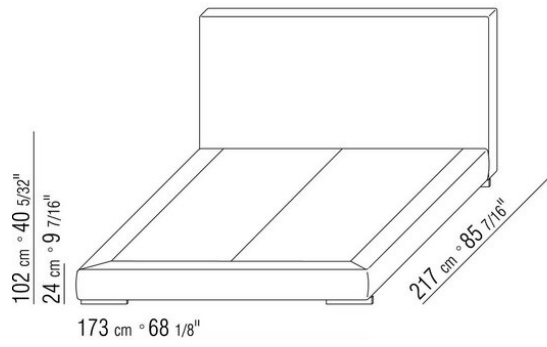

Base with storage that opens, metal platform with wood slats

Bedframe in plywood with polyurethane foam padding, covered with a protective laminated fabric

Base with metal platform with wood slats, adjustable to four height positions: 1st 4.5 cm, 2nd 7.3 cm, 3rd 9.5 cm, 4th 12.6 cm; double-check there is sufficient space to support the platform inside the bed, as shown in the figure

Upholstery is removable in both the fabric and leather versions

Please note: the platform with wooden slats is delivered divided in 2 pieces. Except for the version with storage base

COD. 011UL1

COD. 011UL2