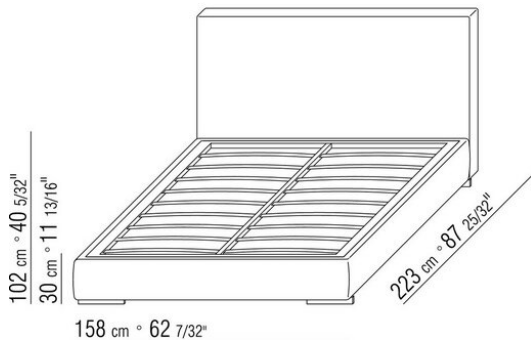

COD. 011UM6