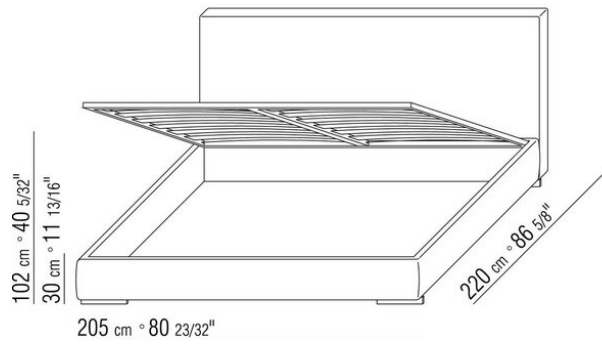

COD. 011UN5