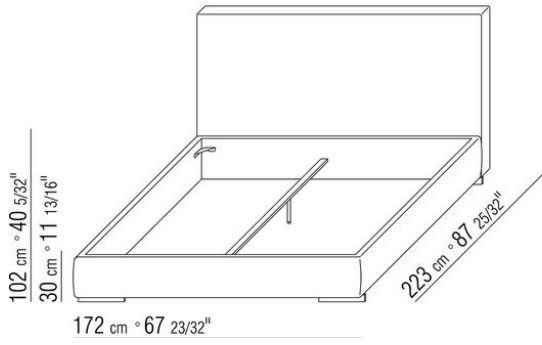

COD. 011UVA