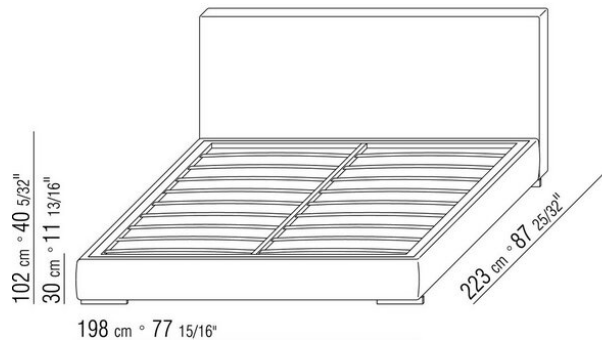

COD. 011UM8