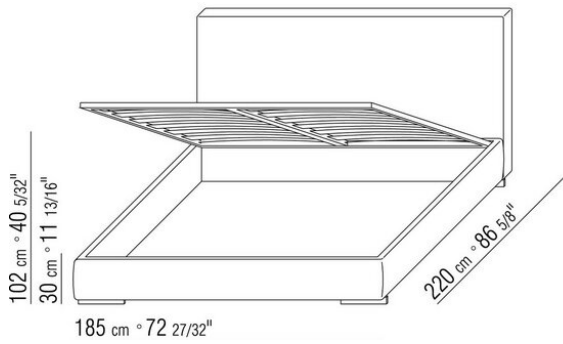

COD. 011UN3