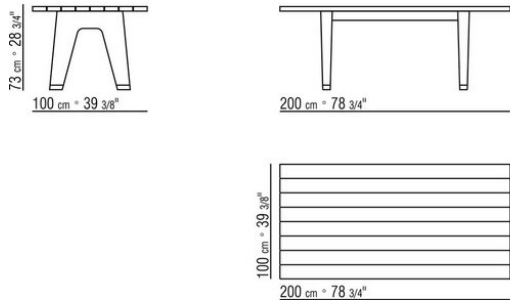

MONREALE OUTDOOR *ANTONIO CITTERIO 2019*

TABLES

MONREALE OUTDOOR | *ANTONIO CITTERIO* | 2019

Structure and top in solid iroko wood with natural finish, stained grey, lacquered white, stained brown finish. With stainless steel 316 support bars

Feet in cast aluminum with matte brushed or burnished, matt titanium 710 finish. Rests on pads made of thermoplastic material

COD. 0240L0

COD. 0240L2

COD. 0240L4