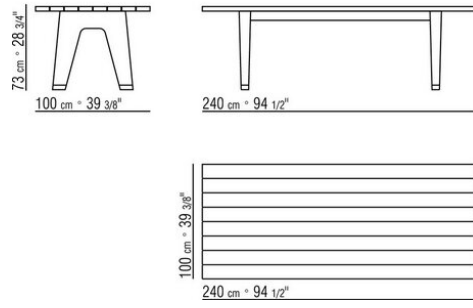

MONREALE OUTDOOR *ANTONIO CITTERIO 2019*

TABLES

MONREALE OUTDOOR | *ANTONIO CITTERIO* | 2019

Structure and top in solid iroko wood with natural finish, stained grey, lacquered white, stained brown finish. With stainless steel 316 support bars

Feet in cast aluminum with matte brushed or burnished, matt titanium 710 finish. Rests on pads made of thermoplastic material

COD. 0240L0

COD. 0240L2

COD. 0240L4