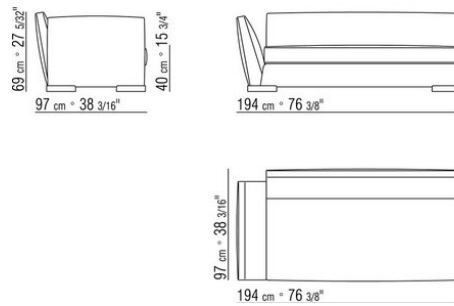

COD. 01M713