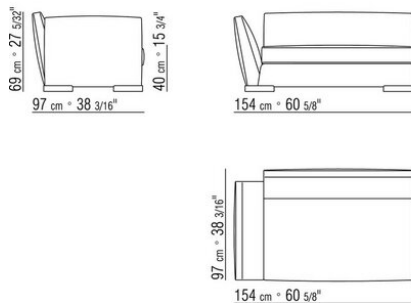

COD. 01M711