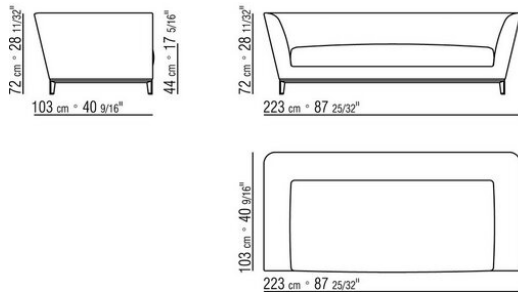

COD. 01LX03