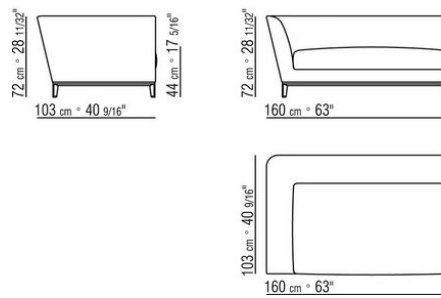

COD. 01LX13