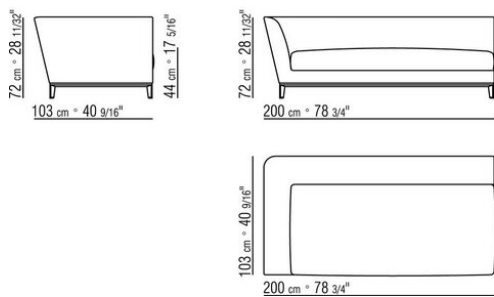

COD. 01LX15