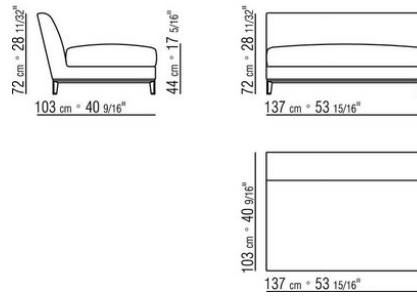

**Upholstery** is removable in both the fabric and leather versions

**Piping** in gros grain, available in all the colors on the sample board, for both fabric and leather covers

COD. 01LX03

COD. 01LX06

COD. 01LX07