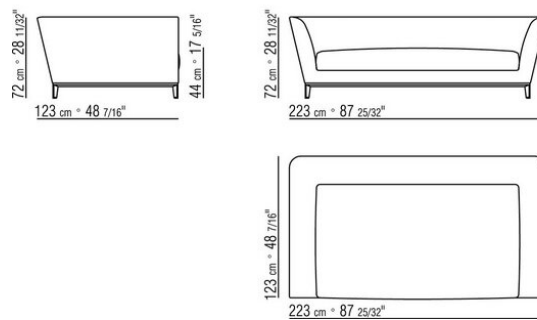

COD. 01LX05