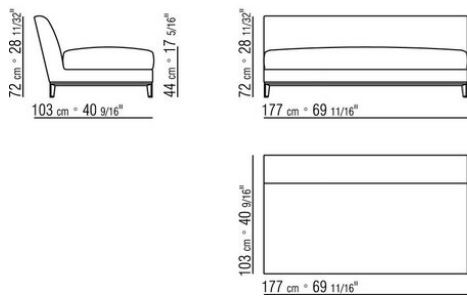

**Upholstery** is removable in both the fabric and leather versions

**Piping** in gros grain, available in all the colors on the sample board, for both fabric and leather covers

COD. 01LX03

COD. 01LX06

COD. 01LX07