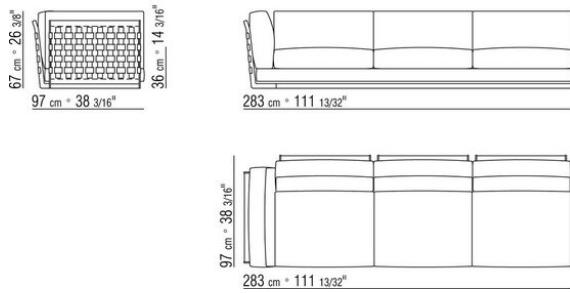

COD. 014L23

COD. 014L19