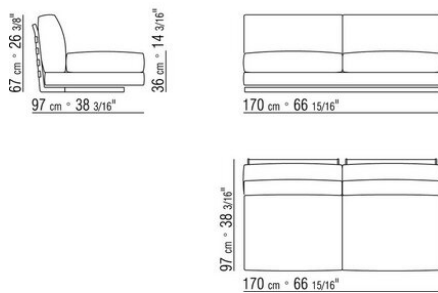

Upholstery is removable in both the fabric and leather versions

On request with upcharge leather armrest/backrest with close mesh net

COD. 014L01

COD. 014L02

COD. 014L03

COD. 014L10

COD. 014L12

COD. 014L13