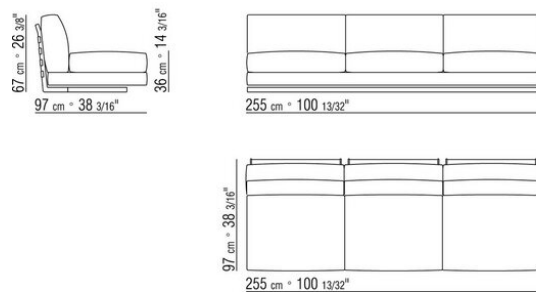

Upholstery is removable in both the fabric and leather versions

On request with upcharge leather armrest/backrest with close mesh net

COD. 014L01

COD. 014L02

COD. 014L03

COD. 014L10

COD. 014L12

COD. 014L13