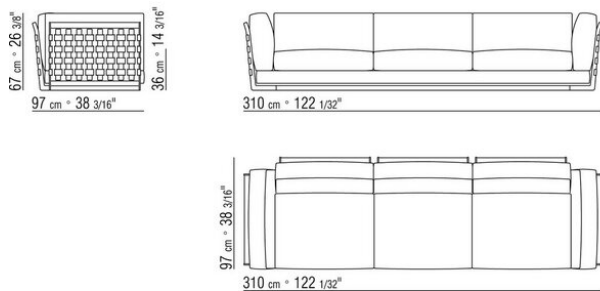

Upholstery is removable in both the fabric and leather versions

On request with upcharge leather armrest/backrest with close mesh net

COD. 014L01

COD. 014L02

COD. 014L03

COD. 014L10

COD. 014L12

COD. 014L13