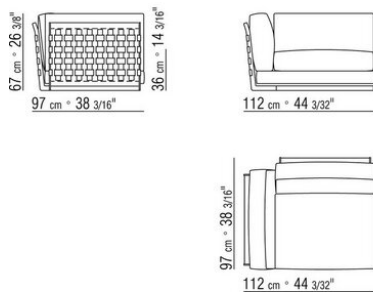

COD. 014L19

COD. 014L15