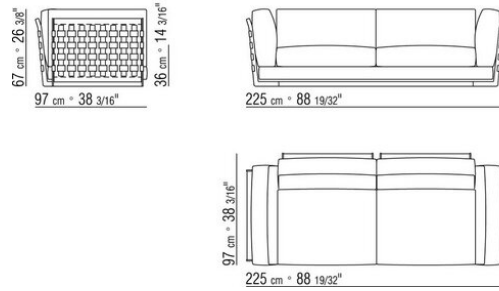

Upholstery is removable in both the fabric and leather versions

On request with upcharge leather armrest/backrest with close mesh net

COD. 014L01

COD. 014L02

COD. 014L03

COD. 014L10

COD. 014L12

COD. 014L13