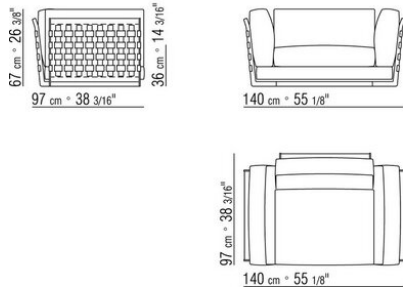

COD. 014L03

COD. 014L01