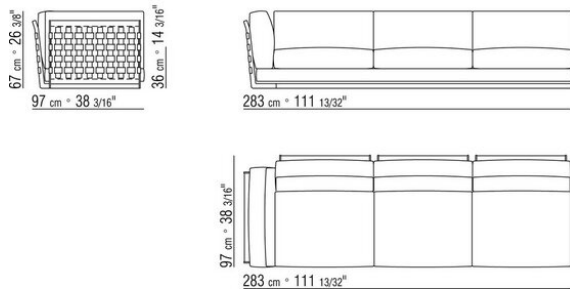

COD. 014L23

COD. 014L19