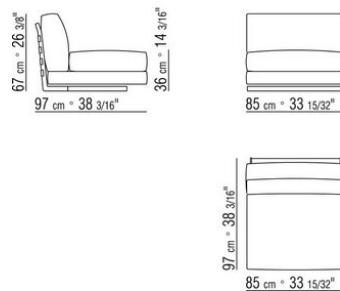

Upholstery is removable in both the fabric and leather versions

On request with upcharge leather armrest/backrest with close mesh net

COD. 014L01

COD. 014L02

COD. 014L03

COD. 014L10

COD. 014L12

COD. 014L13