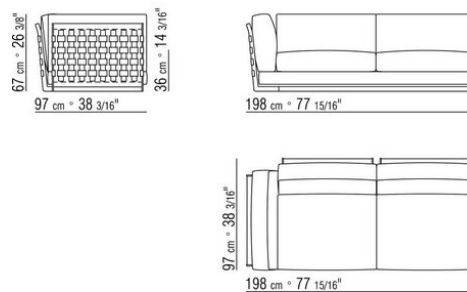

COD. 014L21

COD. 014L17