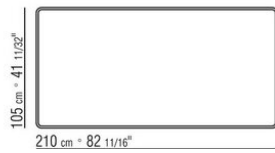

Feet in metal with satin, chrome, burnished, black chrome or glossy anthracite, matt titanium 710 finish. Feet rest on tips made of thermoplastic material

COD. 02B280

COD. 02B282

COD. 02B283

COD. 02B284

COD. 02B285