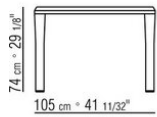

Feet in metal with satin, chrome, burnished, black chrome or glossy anthracite, matt titanium 710 finish. Feet rest on tips made of thermoplastic material

COD. 02B280

COD. 02B282

COD. 02B283

COD. 02B284

COD. 02B285