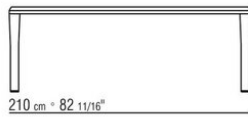

Feet in metal with satin, chrome, burnished, black chrome or glossy anthracite, matt titanium 710 finish. Feet rest on tips made of thermoplastic material

COD. 02B280

COD. 02B282

COD. 02B283

COD. 02B284

COD. 02B285