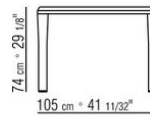

Feet in metal with satin, chrome, burnished, black chrome or glossy anthracite, matt titanium 710 finish. Feet rest on tips made of thermoplastic material

COD. 02B280

COD. 02B282

COD. 02B283

COD. 02B284

COD. 02B285