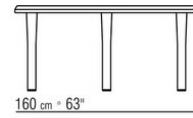

Feet in metal with satin, chrome, burnished, black chrome or glossy anthracite, matt titanium 710 finish. Feet rest on tips made of thermoplastic material

COD. 02B280

COD. 02B282

COD. 02B283

COD. 02B284

COD. 02B285