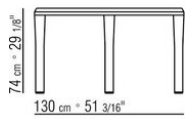

Feet in metal with satin, chrome, burnished, black chrome or glossy anthracite, matt titanium 710 finish. Feet rest on tips made of thermoplastic material

COD. 02B280

COD. 02B282

COD. 02B283

COD. 02B284

COD. 02B285