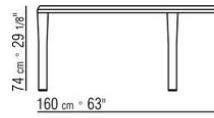

Feet in metal with satin, chrome, burnished, black chrome or glossy anthracite, matt titanium 710 finish. Feet rest on tips made of thermoplastic material

COD. 02B280

COD. 02B282

COD. 02B283

COD. 02B284

COD. 02B285