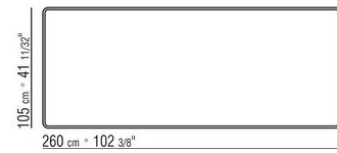

Feet in metal with satin, chrome, burnished, black chrome or glossy anthracite, matt titanium 710 finish. Feet rest on tips made of thermoplastic material

COD. 02B280

COD. 02B282

COD. 02B283

COD. 02B284

COD. 02B285