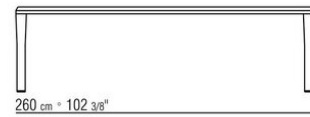

Feet in metal with satin, chrome, burnished, black chrome or glossy anthracite, matt titanium 710 finish. Feet rest on tips made of thermoplastic material

COD. 02B280

COD. 02B282

COD. 02B283

COD. 02B284

COD. 02B285