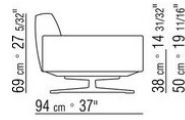

COD. 015G03