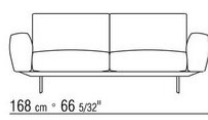

COD. 015G02