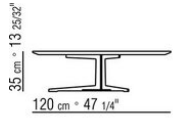

COD. 014XH2