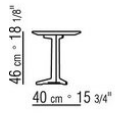

COD. 014XH0