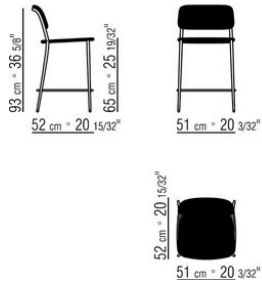

COD. 028151

COD. 028150