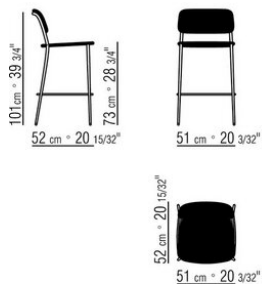

COD. 028150

COD. 028152