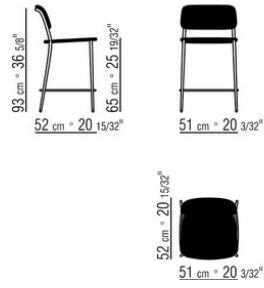

COD. 028153

COD. 028152