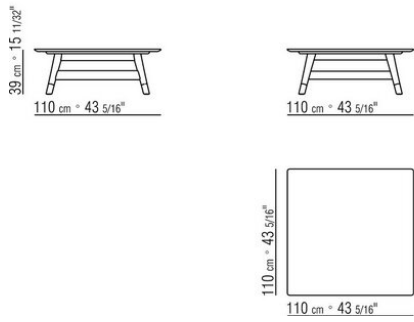

COD. 02A2H4