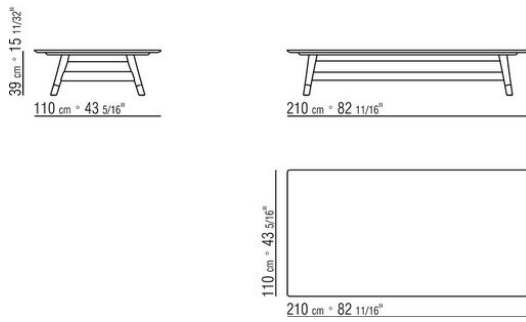

COD. 02A2H6