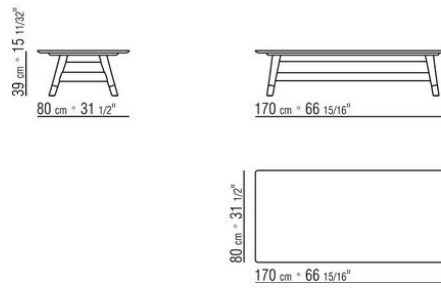

COD. 02A2H5