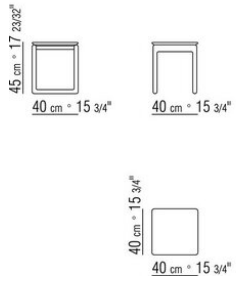

COD. 023260