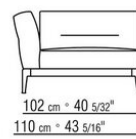

**Backrest cushions** in sterilized goose down (Assopiuma certified, gold label), on

request, with upcharge.

An optional 57x48cm cushion is recommended for each 100cm-deep seat

**Feet** in cast aluminum with satin, chrome, black chrome, burnished, glossy anthracite finish. Rests on pads made of thermoplastic material

**Upholstery** is removable in both the fabric and leather versions

**Attention:** elements of different (90cm and 100cm) depths cannot be combined

**The overall dimensions of the armrest and backrest are indicative**

COD. 023602

COD. 023603

COD. 023604

COD. 023605

COD. 023661

COD. 023663

COD. 023611

COD. 023613