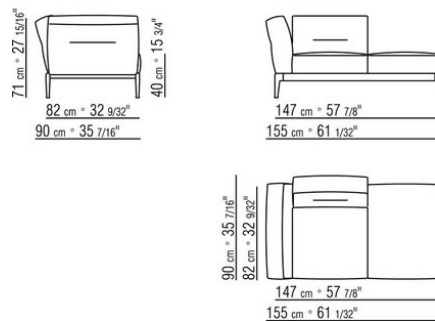

COD. 0236C1