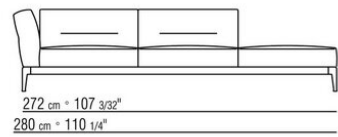

**Backrest cushions** in sterilized goose down (Assopiuma certified, gold label), on

request, with upcharge.

An optional 57x48cm cushion is recommended for each 100cm-deep seat

**Feet** in cast aluminum with satin, chrome, black chrome, burnished, glossy anthracite finish. Rests on pads made of thermoplastic material

COD. 023615

COD. 023617

COD. 023621

COD. 023623

COD. 023625

COD. 023627

COD. 023631

COD. 023633

COD. 023650

COD. 023651

---

COD. 023699

0236XA

- N.1 COD.023617 - END UNIT L CM.280 x100
- N.1 COD.023627 - LONG CORNER L CM.280 x100
- N.8 COD.023699 - CUSHION CM.57 x48

0236XB

- N.1 COD.0236B5 - END UNIT L CM.220 x90
- N.1 COD.0236B3 - END UNIT L CM.155 x90
- N.1 COD.0236D1 - TERMINAL UNIT L CM.147 x90
- N.7 COD.023699 - CUSHION CM.57 x48