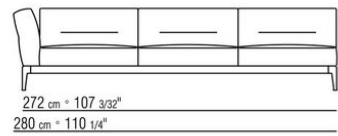

COD. 023617