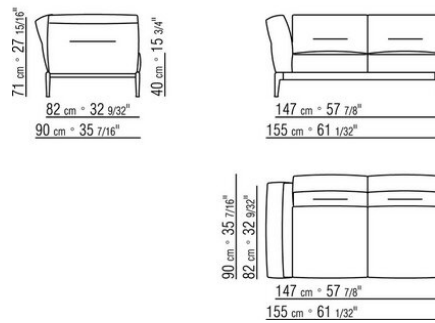

COD. 0236B3