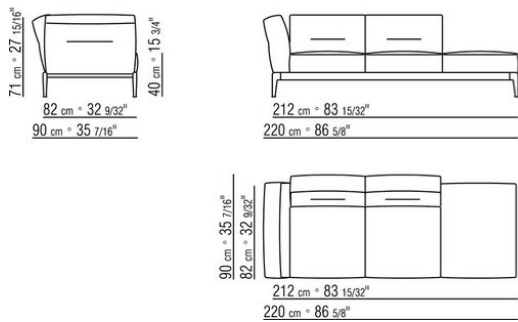

COD. 0236C3