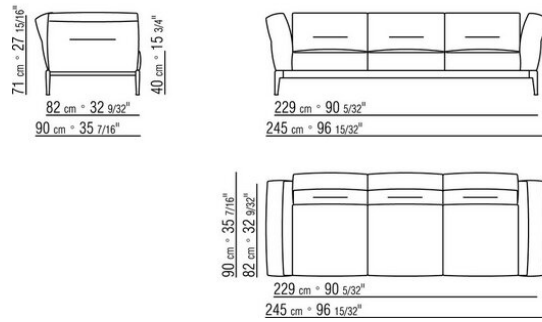

COD. 0236A4