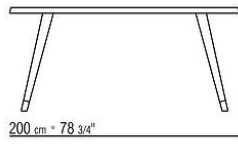

COD. 02C676