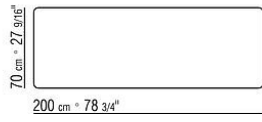

COD. 02C676