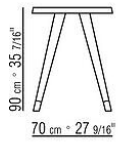

COD. 02C676