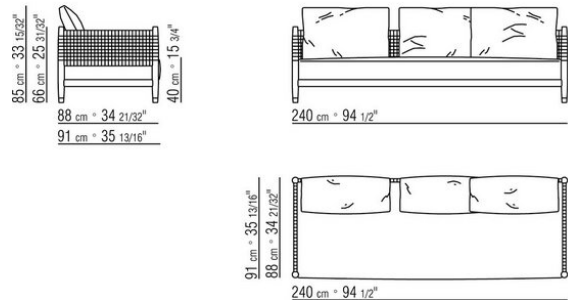

COD. 0295A4

COD. 0295M8