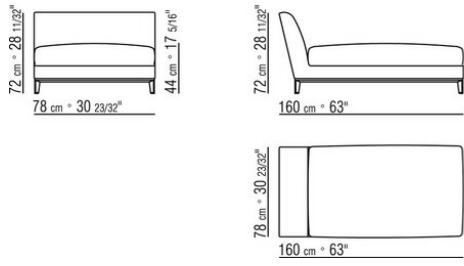

COD. 01LX40