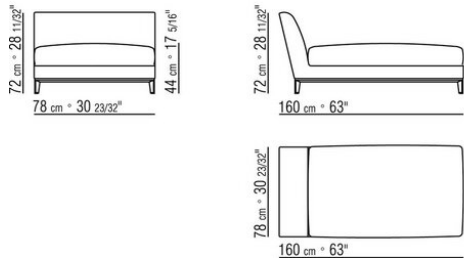

COD. 01LX40