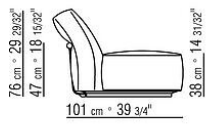

COD. 02C0A2