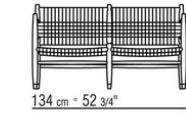

COD. 028403