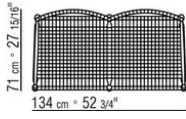

COD. 028403