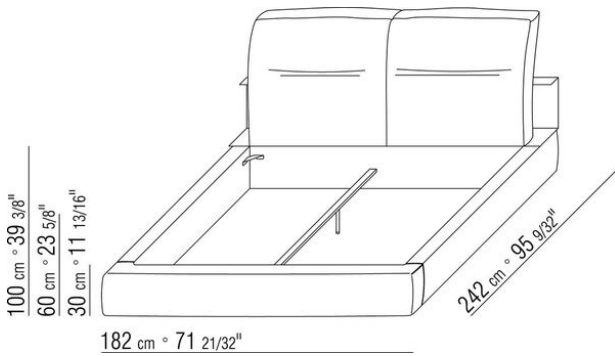

COD. 0243VA