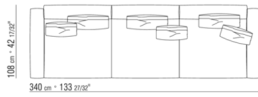

Base with metal platform **with wood slats**, adjustable to four height positions: 1st 5.5 cm, 2nd 8 cm, 3rd 10.5 cm, 4th 13 cm; double-check there is sufficient space to support the platform inside the bed, as shown in the figure.

COD. 0243R8

COD. 0243YA

COD. 0243YC

COD. 0243YE

COD. 024370

COD. 024372

0243XA

- N.2 COD.024341 - ARMREST W/MOVEMENT CM.103 x36
- N.3 COD.024305 - UNIT CM.100 x108
- N.3 COD.024398 - CUSHION CM.45 x45
- N.3 COD.024399 - CUSHION CM.60 x50