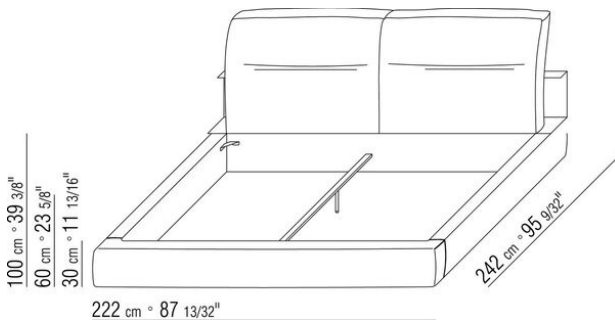

COD. 0243VE