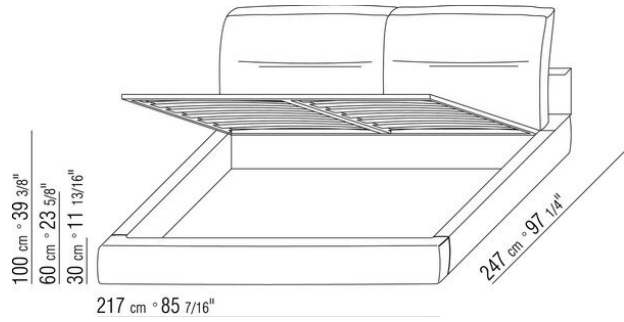

COD. 0243N8