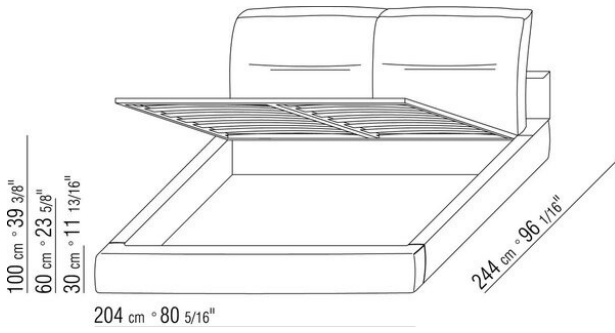

COD. 0243N3