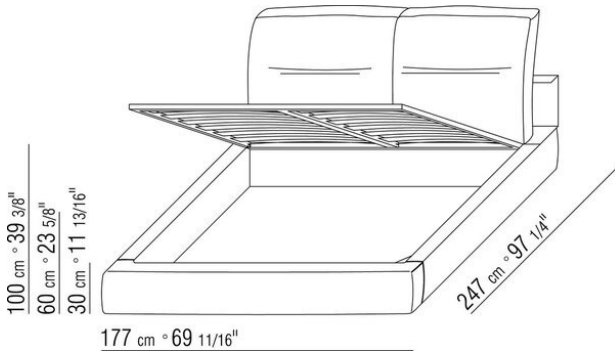

COD. 0243N6