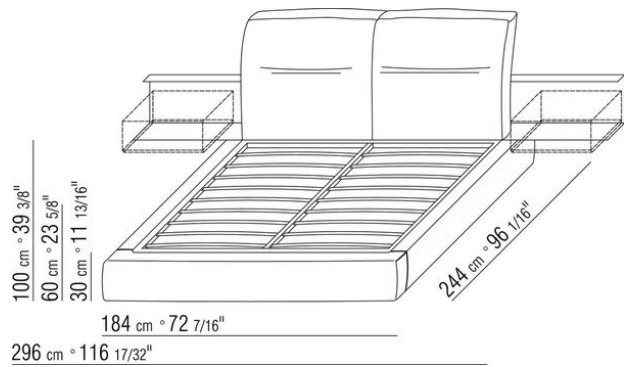

COD. 0243Q1