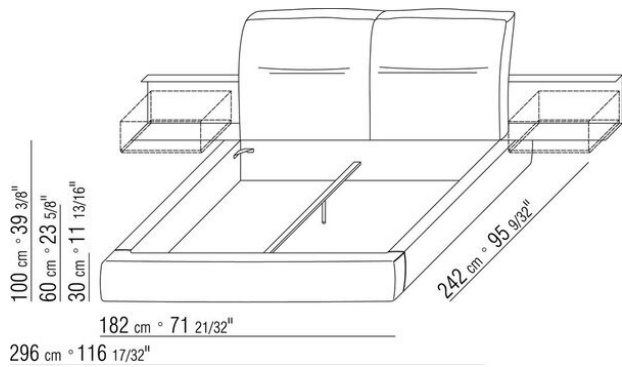

COD. 0243YA