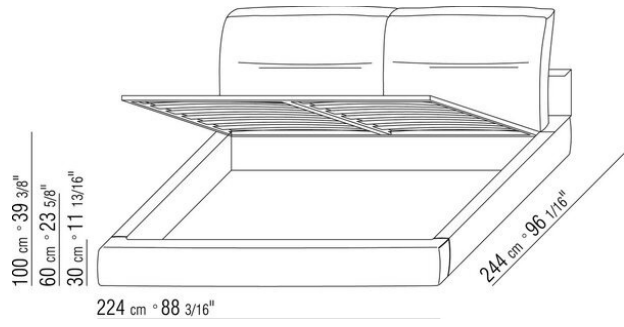

COD. 0243N5