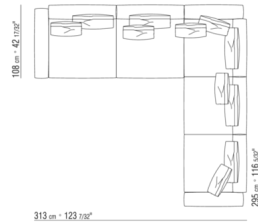

0243XB

- N.1 COD.024341 - ARMREST W/MOVEMENT CM.103 x36
- N.2 COD.024305 - UNIT CM.100 x108
- N.1 COD.024345 - ARMREST FIXED CM.88 x20
- N.3 COD.024302 - UNIT CM.85 x93
- N.1 COD.024340 - ARMREST W/MOVEMENT CM.88 x36
- N.6 COD.024398 - CUSHION CM.45 x45
- N.5 COD.024399 - CUSHION CM.60 x50