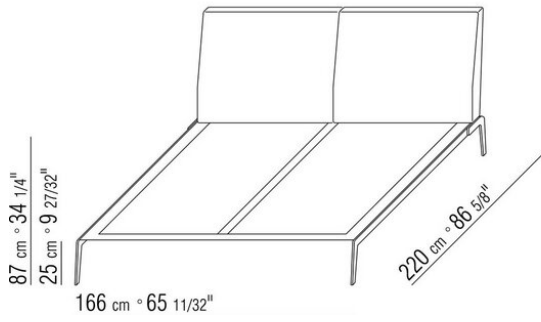

Wooden base with polyurethane padding covered with a protective fabric lining

Headboard metal insert with polyurethane and dacron padding covered with a protective fabric lining

Feet in satined, chrome, burnished, black chrome, glossy anthracite metal. Rests on pads made of thermoplastic material

COD. 014CM1

COD. 014CM2

COD. 014CM3

COD. 014CM5

COD. 014CM6

COD. 014CM8

014CXA

- N.1 COD.014C33 - END UNIT L CM.218 x105
- N.4 COD.014C97 - CUSHION CM.52 x48
- N.1 COD.014C15 - LONG CORNER L CM.122 x182