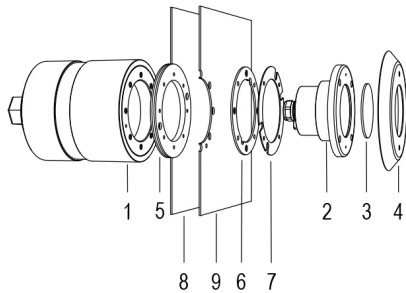

MINI PERLA

LAMP WITH STAINLESS STEEL FLANGE,
NICHE, DIFFUSER and 4m CABLE

Cod.2108340110

MINI PERLA BLU 120° WITH STAINLESS STEEL FLANGE AND
WATERTIGHT NICHE

Technical data

Power supply	12 V AC
Current	2.25 A
Maximum power consumption	24 W
Apparent maximum power	31 VA
Insulation class	III
Connection	4 m BLUE PBS-POOL CABLE 2X2.5
Maximum cable length	30 m
Coverage area m2	
Beam angle	120°
Number of LEDs	12
LED color	BLUE
Body	AISI316L STEEL, GLASS
Weight	1.2 kg
Protection rating	IP68
Working conditions	EXCLUSIVELY IN THE WATER
Maximum ambient temperature	MAX +40 °C

Fixed colour LED lamp for pool, ideal for medium and small pools. The niche included contains space to collect the cable for maintenance. For panel and reinforced concrete with tiles or pool liner.

1. NICHE
2. LAMP
3. OPTICAL DIFFUSER
4. FRONT FLANGE
5. SANDWICH GASKET
6. LINER FLANGE
7. PLEXY SPACER
8. PANEL
9. POOL LINER