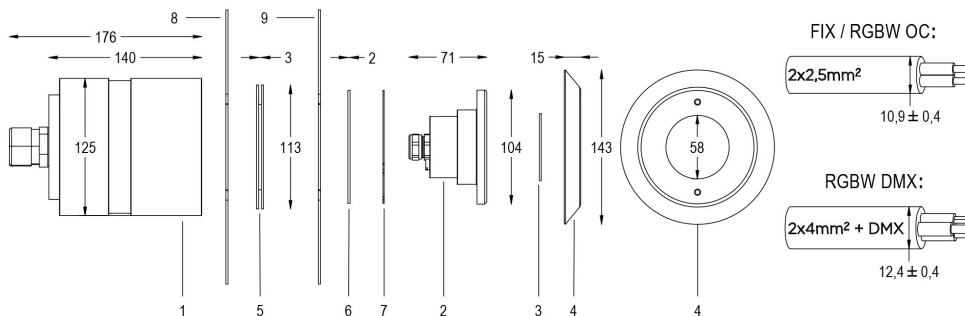

Related documentation:

Manuale utente IT:
[man_2108340110_it.pdf](#)

User manual EN:
[man_2108340110_en.pdf](#)

23/5/2024 - The data in this document may be changed without notice in order to improve the product or to correct any errors.