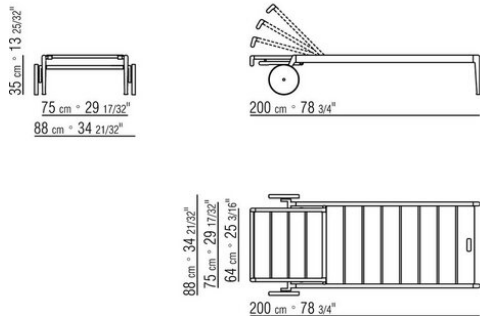

COD. 02A4M9

COD. 02A4G8