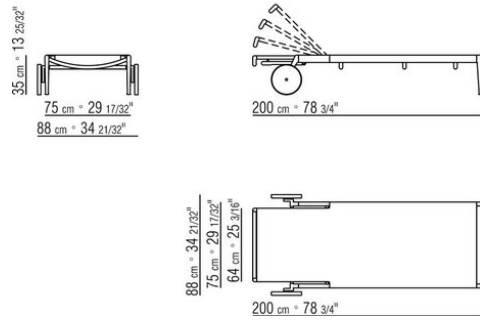

COD. 02A4G9