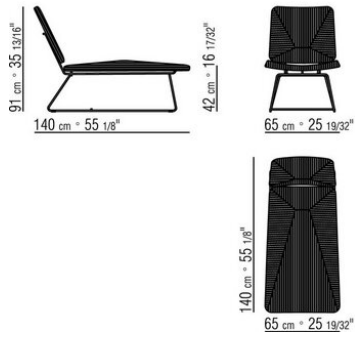

COD. 028031