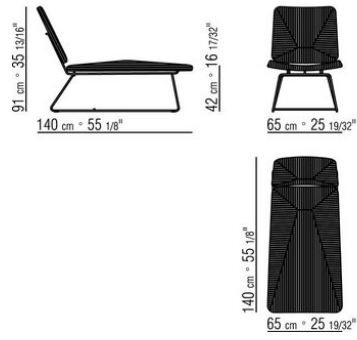

COD. 028032