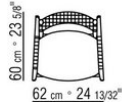

COD. 0256C1