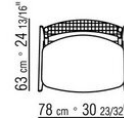

COD. 0256D1