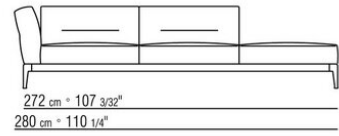

**Backrest cushions** in sterilized goose down (Assopiuma certified, gold label), on

request, with upcharge.

An optional 57x48cm cushion is recommended for each 100cm-deep seat

**Feet** in cast aluminum with satin, chrome, black chrome, burnished, glossy anthracite finish. Rests on pads made of thermoplastic material

COD. 023615

COD. 023617

COD. 023621

COD. 023623

COD. 023625

COD. 023627

COD. 023631

COD. 023633

COD. 023650

COD. 023651

---

COD. 023699

0236XA

N.1 COD.023617 - END UNIT L CM.280 x100  
N.1 COD.023627 - LONG CORNER L CM.280 x100  
N.8 COD.023699 - CUSHION CM.57 x48

0236XB

N.1 COD.0236B5 - END UNIT L CM.220 x90  
N.1 COD.0236B3 - END UNIT L CM.155 x90  
N.1 COD.0236D1 - TERMINAL UNIT L CM.147 x90  
N.7 COD.023699 - CUSHION CM.57 x48