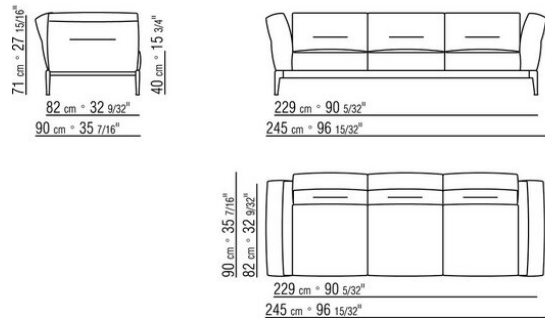

COD. 0236A4