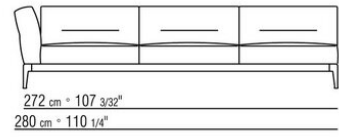

COD. 023617