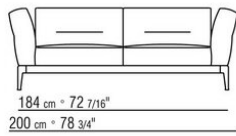

COD. 023602