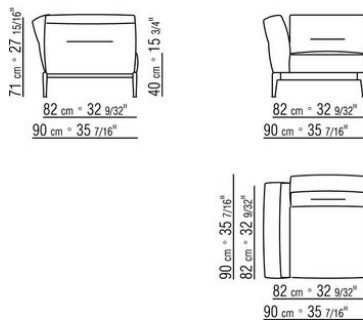

COD. 0236B1