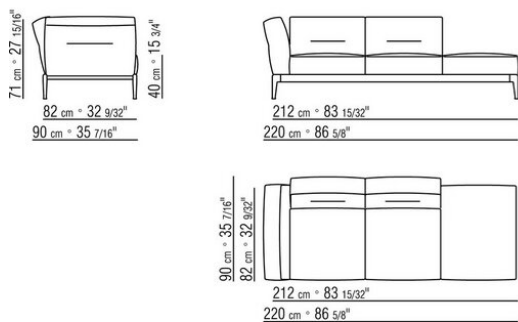

COD. 0236C3