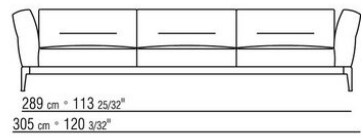

**Backrest cushions** in sterilized goose down (Assopiuma certified, gold label), on

request, with upcharge.

An optional 57x48cm cushion is recommended for each 100cm-deep seat

**Feet** in cast aluminum with satin, chrome, black chrome, burnished, glossy anthracite finish. Rests on pads made of thermoplastic material

COD. 023602

COD. 023603

COD. 023604

COD. 023605

COD. 023661

COD. 023663

COD. 023611

COD. 023613