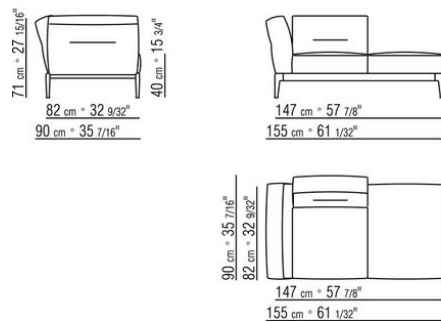

COD. 0236C1