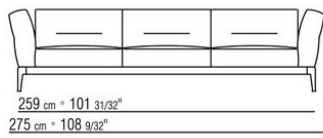

COD. 023604