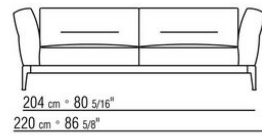

COD. 023603