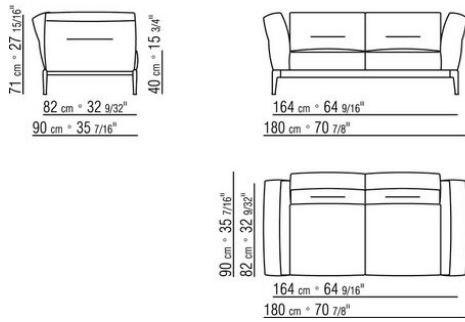

COD. 0236A2