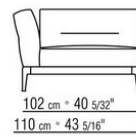

**Backrest cushions** in sterilized goose down (Assopiuma certified, gold label), on

request, with upcharge.

An optional 57x48cm cushion is recommended for each 100cm-deep seat

**Feet** in cast aluminum with satin, chrome, black chrome, burnished, glossy anthracite finish. Rests on pads made of thermoplastic material

**Upholstery** is removable in both the fabric and leather versions

**Attention:** elements of different (90cm and 100cm) depths cannot be combined

**The overall dimensions of the armrest and backrest are indicative**

COD. 023602

COD. 023603

COD. 023604

COD. 023605

COD. 023661

COD. 023663

COD. 023611

COD. 023613