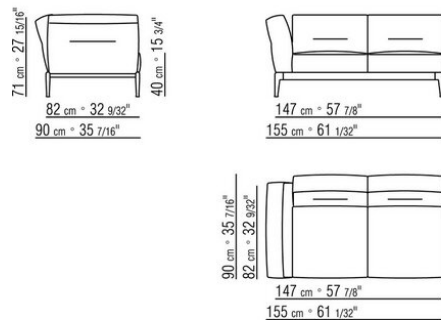

COD. 0236B3