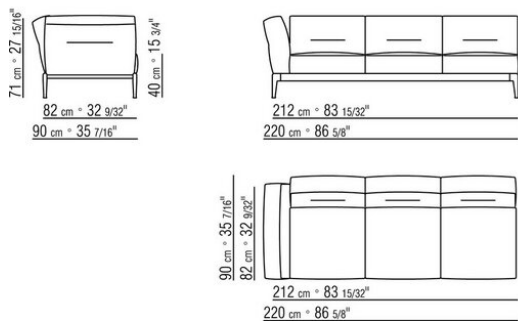

COD. 0236B5