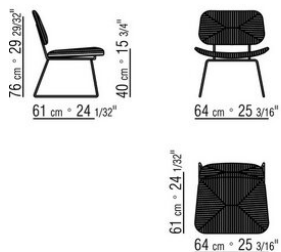

COD. 028021